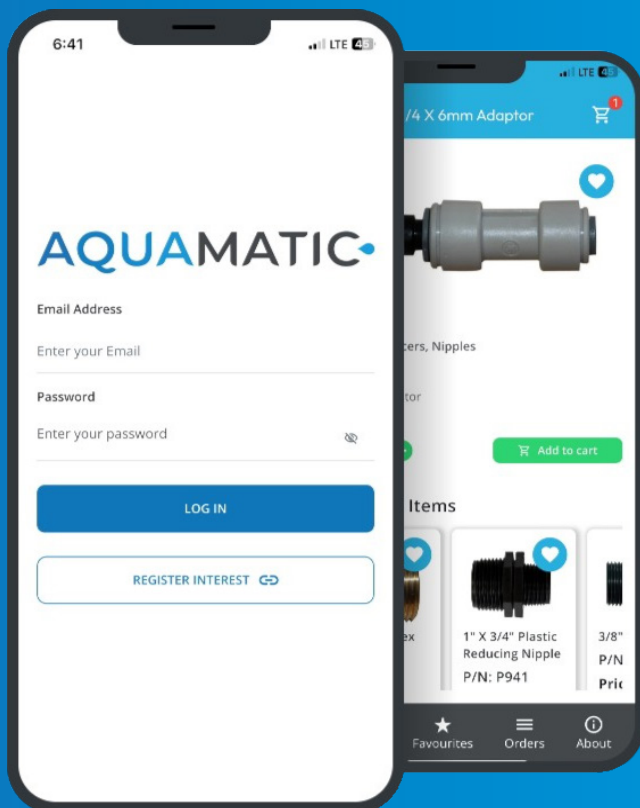

CODE	DESCRIPTION
B15QTMULTI	Quarter Turn Push-Fit Multi Tap

6 TAP OPTIONS IN ONE BOX

P110 3/8"

P112 1/4"

WE'VE JUST MADE IT EVEN EASIER!

OUR SAME FRIENDLY, PROFESSIONAL SERVICE, JUST GOT BETTER

The right taps, filters and installation products are now available at your fingertips through the Aquamatic App.

- Order anytime, anywhere
- Works and syncs on all devices: PC, Mobile, Tablets
- Features a handy 'downloads' section
- News updates
- Order history so you can easily see 'what I had before'
- Easy checkout process
- All your favourites in one place for faster ordering