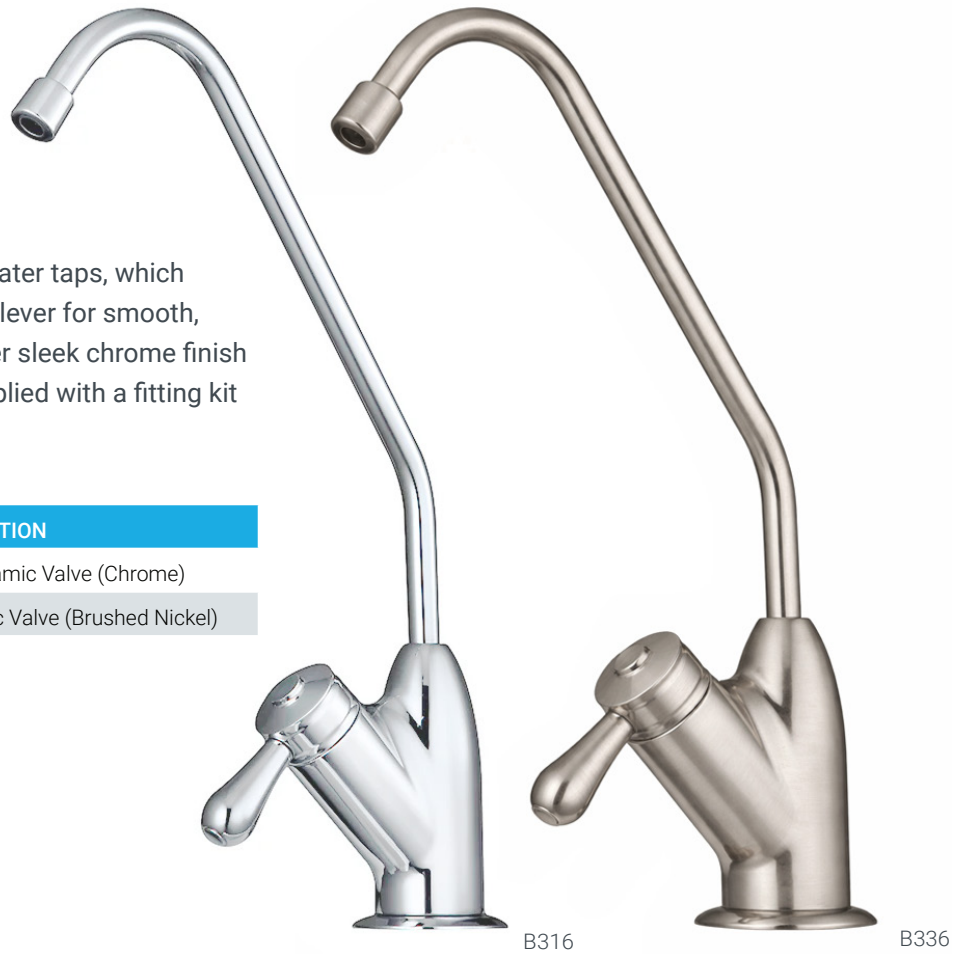

ANVIL Hot Tap

ANVIL
HOT TAP

B432

F432

CODE	DESCRIPTION
B432	APL Anvil HotTap set in chrome (includes filter system)
F432	Replacement Filter for Anvil Hot Tap

Features and Benefits

- Fully WRAS approved and complies with NHBC building regulations.
- Delivers hot and cold water with the additional function of supplying 98°C filtered, boiling water.
- Bespoke filter provides scale protection for boiler and tap, as well as carbon filtration for premium tasting water.
- Safety button located on the boiling handle that needs to be pressed to activate the boiling water function.
- Temperature settings can be adjusted between 75°C-98°C.
- 2.4 litre capacity, holding enough water for 8 cups of tea or coffee at a time.
- Heat insulation technology - keeps the spout cool to the touch.
- Neoperl aerator - creates a soft, splash-free flow of water.
- 5-6 minute re-boil time.
- Neatly sized tank (230w x 230d x 310h).
- 5 Year Warranty* on the tap and 2 years* on the boiler.

**Terms & Conditions apply*

Standalone Drinking Taps

APL Intertap

The Intertap is a sleek, modern filter tap designed with a polished chrome finish. Featuring precision engineering, it provides a smooth, controlled pour and is compatible with various filtration systems. It's durable design combines style and functionality, making it the perfect addition to any kitchen.

Optional Lower Body
Has a smaller diameter for tight corners and also allows longer stud for thick worktops.

CODE	DESCRIPTION
B20	APL Intertap (Chrome)
B20BN	APL Intertap (Brushed Nickel)

Long Reach Taps

Long reach point of use drinking water taps, which feature a ceramic valve and single lever for smooth, simple operation. Available in either sleek chrome finish or brushed nickel finish and is supplied with a fitting kit for easy install.