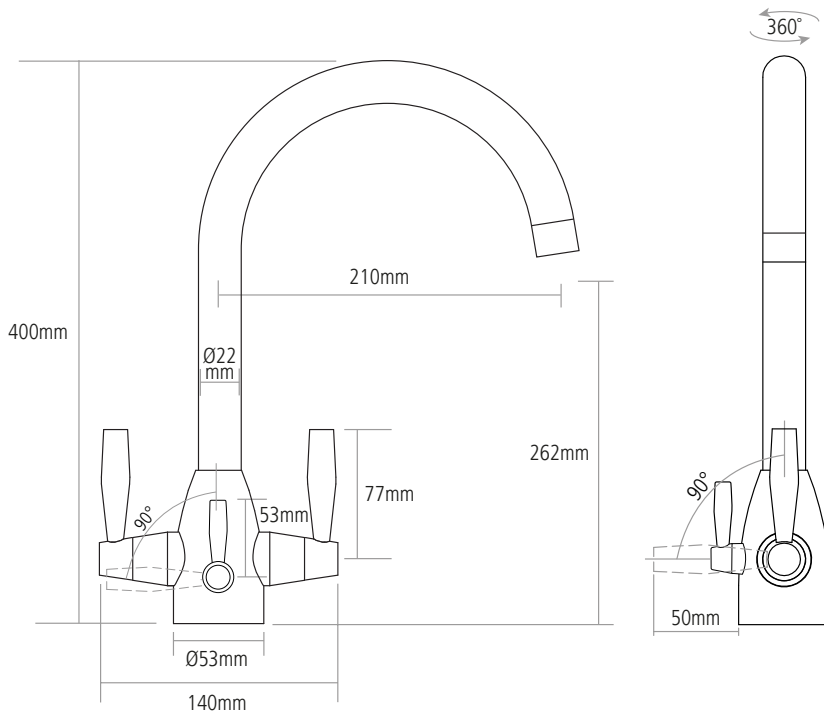

Worktop cut-out 35mm required