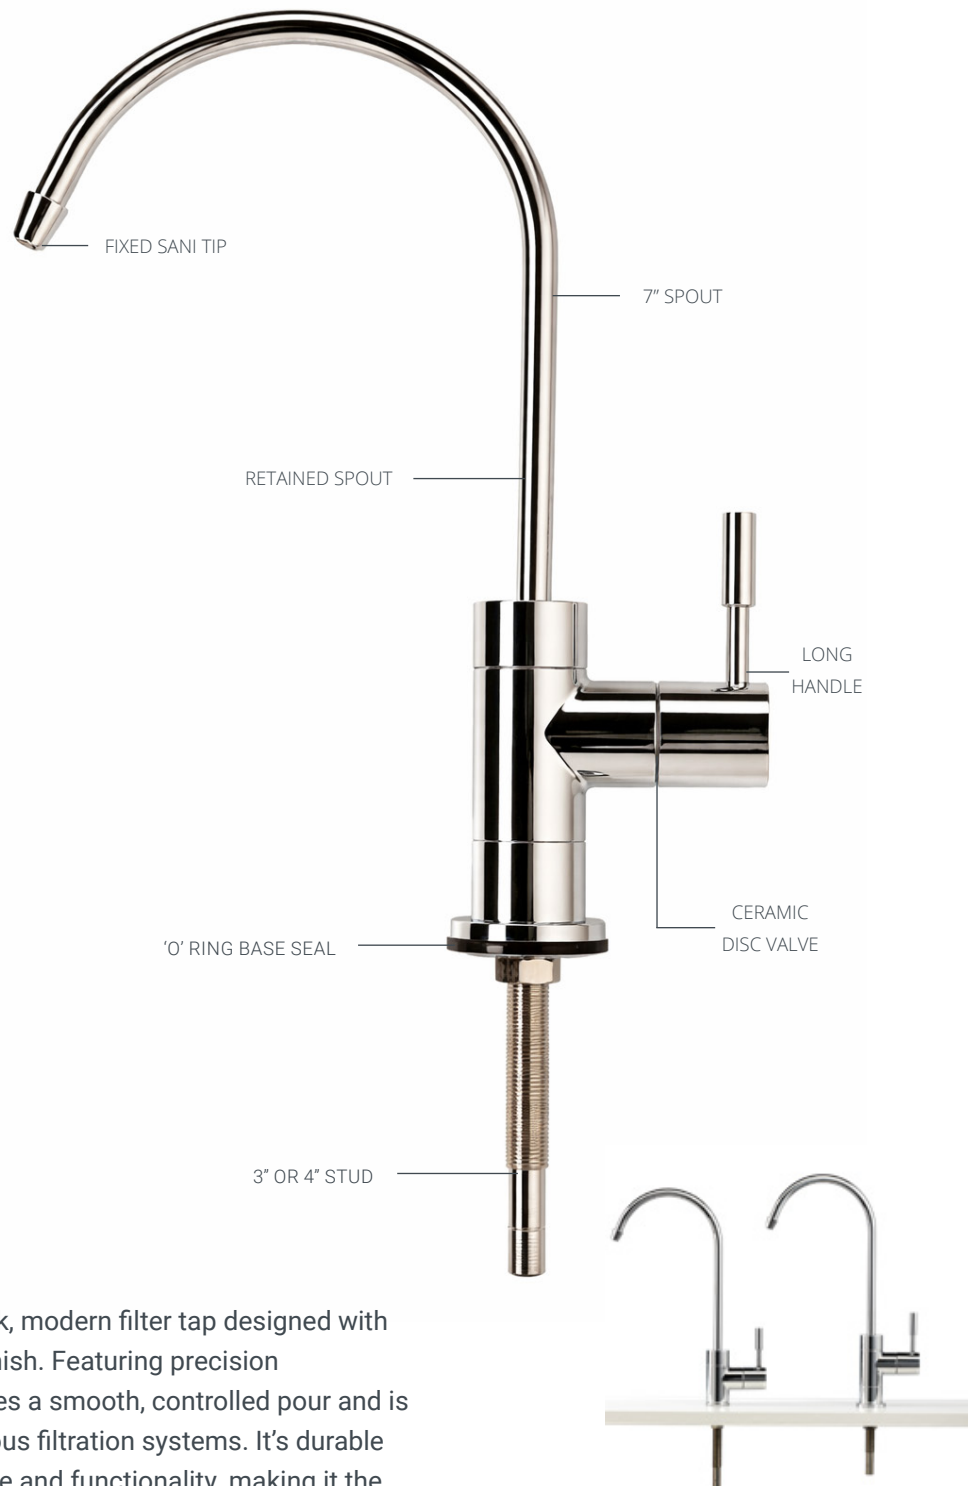

ANVIL Hot Tap

ANVIL
HOT TAP

B432

F432

CODE	DESCRIPTION
B432	APL Anvil HotTap set in chrome (includes filter system)
F432	Replacement Filter for Anvil Hot Tap

Features and Benefits

- Fully WRAS approved and complies with NHBC building regulations.
- Delivers hot and cold water with the additional function of supplying 98°C filtered, boiling water.
- Bespoke filter provides scale protection for boiler and tap, as well as carbon filtration for premium tasting water.
- Safety button located on the boiling handle that needs to be pressed to activate the boiling water function.
- Temperature settings can be adjusted between 75°C-98°C.
- 2.4 litre capacity, holding enough water for 8 cups of tea or coffee at a time.
- Heat insulation technology - keeps the spout cool to the touch.
- Neoperl aerator - creates a soft, splash-free flow of water.
- 5-6 minute re-boil time.
- Neatly sized tank (230w x 230d x 310h).
- 5 Year Warranty* on the tap and 2 years* on the boiler.

**Terms & Conditions apply*

Standalone Drinking Taps

APL Intertap

The Intertap is a sleek, modern filter tap designed with a polished chrome finish. Featuring precision engineering, it provides a smooth, controlled pour and is compatible with various filtration systems. It's durable design combines style and functionality, making it the perfect addition to any kitchen.

Long reach point of use drinking water taps, which feature a ceramic valve and single lever for smooth, simple operation. Available in either sleek chrome finish or brushed nickel finish and is supplied with a fitting kit for easy install.

CODE	DESCRIPTION
B316	Long Reach Tap w/ Ceramic Valve (Chrome)
B336	Long Reach Tap w/ Ceramic Valve (Brushed Nickel)

6 in 1 Quarter Turn Push Fit Multi Tap

This unique tap brings 6 options in one box. 3 different handles and 2 different spouts means that just one product will provide a choice of 6 styles from 1 box. This tap comes with quarter turn ceramic disc operation.