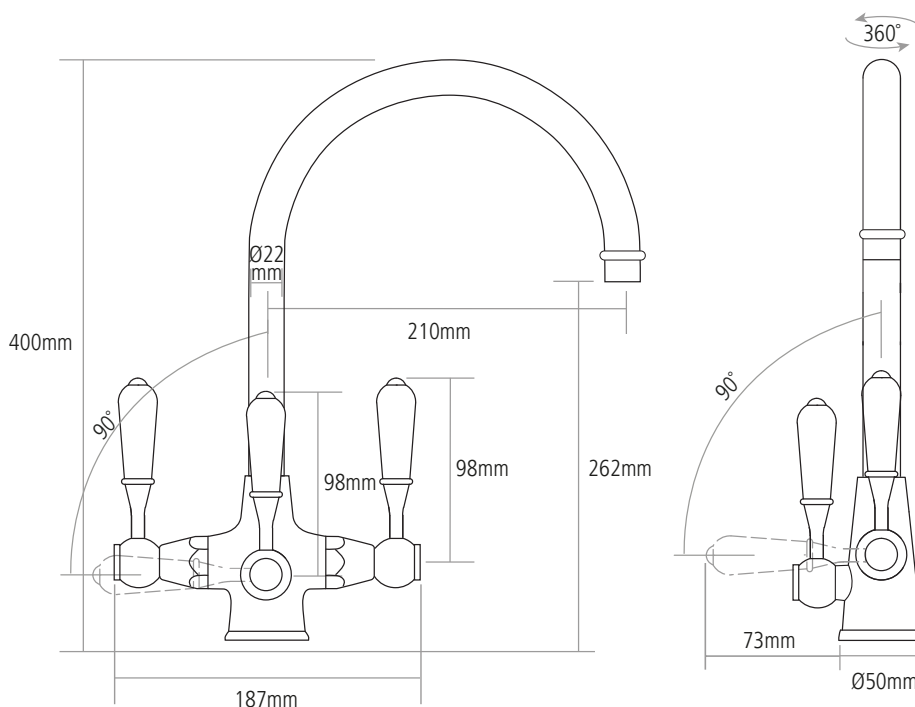

Worktop cut-out 35mm required

APL Cumulus

Traditional design, perfect in shaker, cottage or modern kitchens.

CODE	DESCRIPTION
B436	APL Cumulus 3 Way Kitchen Tap - Chrome
B436BN	APL Cumulus 3 Way Kitchen Tap - Brushed Nickel
B436AB	APL Cumulus 3 Way Kitchen Tap - Antique Brass